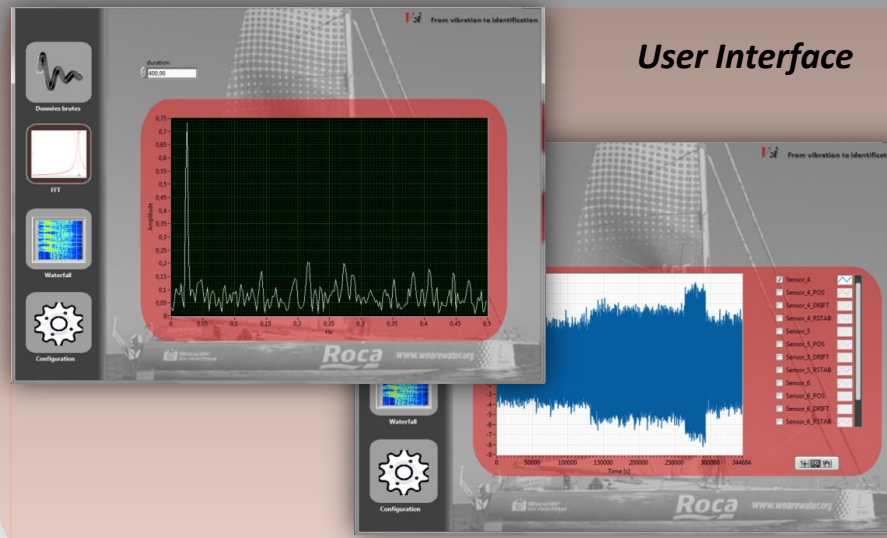

Yacht keel monitoring

Customer *problem*: yacht keel failure during navigation

***V_{2i}* solution: development of a specific indicator for failure prediction with dedicated hardware**

Embedded system

Customized system developed for long races

**Remote access
&
wireless
communication
to database**

Server

Client

V_{2i}